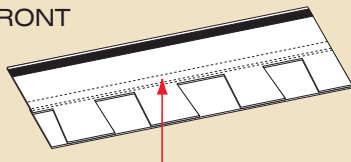

FRONT

Wide nailing area for increased speed and accuracy.

BACK