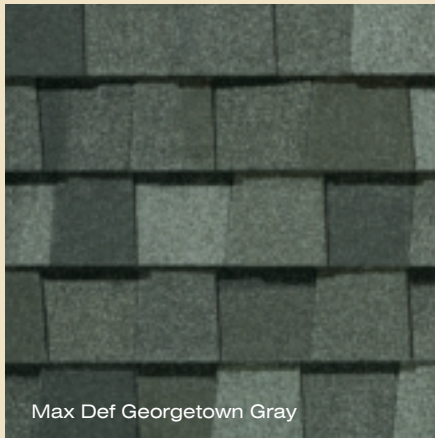

LANDMARK™ PRO color palette

Landmark Pro Silver Birch is an ENERGY STAR® rated product and may qualify for a federal tax credit.

max def colors

Look deeper. With Max Def, a new dimension is added to shingles with a richer mixture of surface granules. You get a brighter, more vibrant, more dramatic appearance and depth of color. And the natural beauty of your roof shines through.