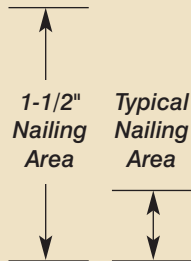

WIDER. Faster. Proven.

For the past 10 years, NailTrak™ has enabled installers to shingle with improved speed and accuracy. With a nailing area that's three times WIDER than typical laminate shingles, nails hit home with NailTrak. A feature on all Landmark Series shingles. Speed and accuracy result in lower labor costs.

No leaks. No de-lamination. No callbacks.
The cost of doing business has gone down with NailTrak.