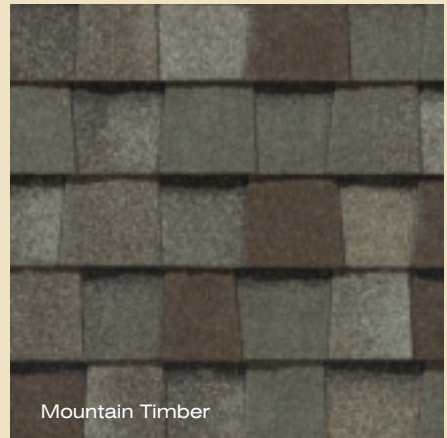

Add it all up and what you get is the opportunity to offer a lot of additional value for the money... and today that means more than ever...

LANDMARK™ PRO

Landmark Pro specifications:

- 270 lbs/square
- Premium Max Def color palette
- NailTrak™ for faster installation
- Lifetime limited warranty
- 10-year SureStart protection includes:
 - Materials, labor, tear off and disposal cost
- 15-year algae resistance on Silver Birch only
- 15-year 110 MPH wind warranty with upgrade to 130 MPH available

LANDMARK™ PRO color palette

Landmark Pro Silver Birch is an ENERGY STAR® rated product and may qualify for a federal tax credit.

max def colors

Look deeper. With Max Def, a new dimension is added to shingles with a richer mixture of surface granules. You get a brighter, more vibrant, more dramatic appearance and depth of color. And the natural beauty of your roof shines through.